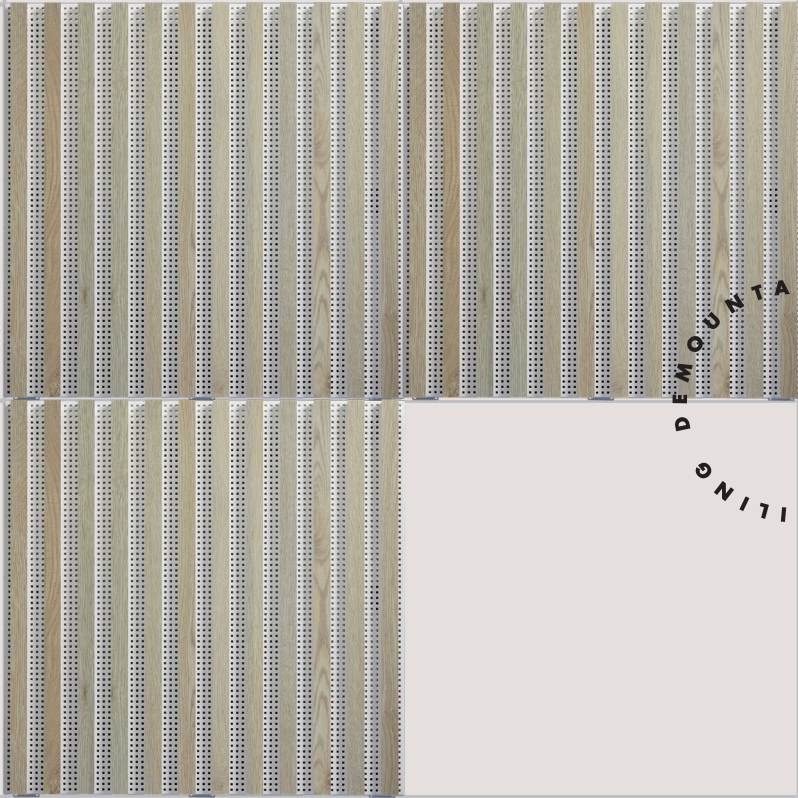

DEMOUNTABLE
ACoustic
CEILING